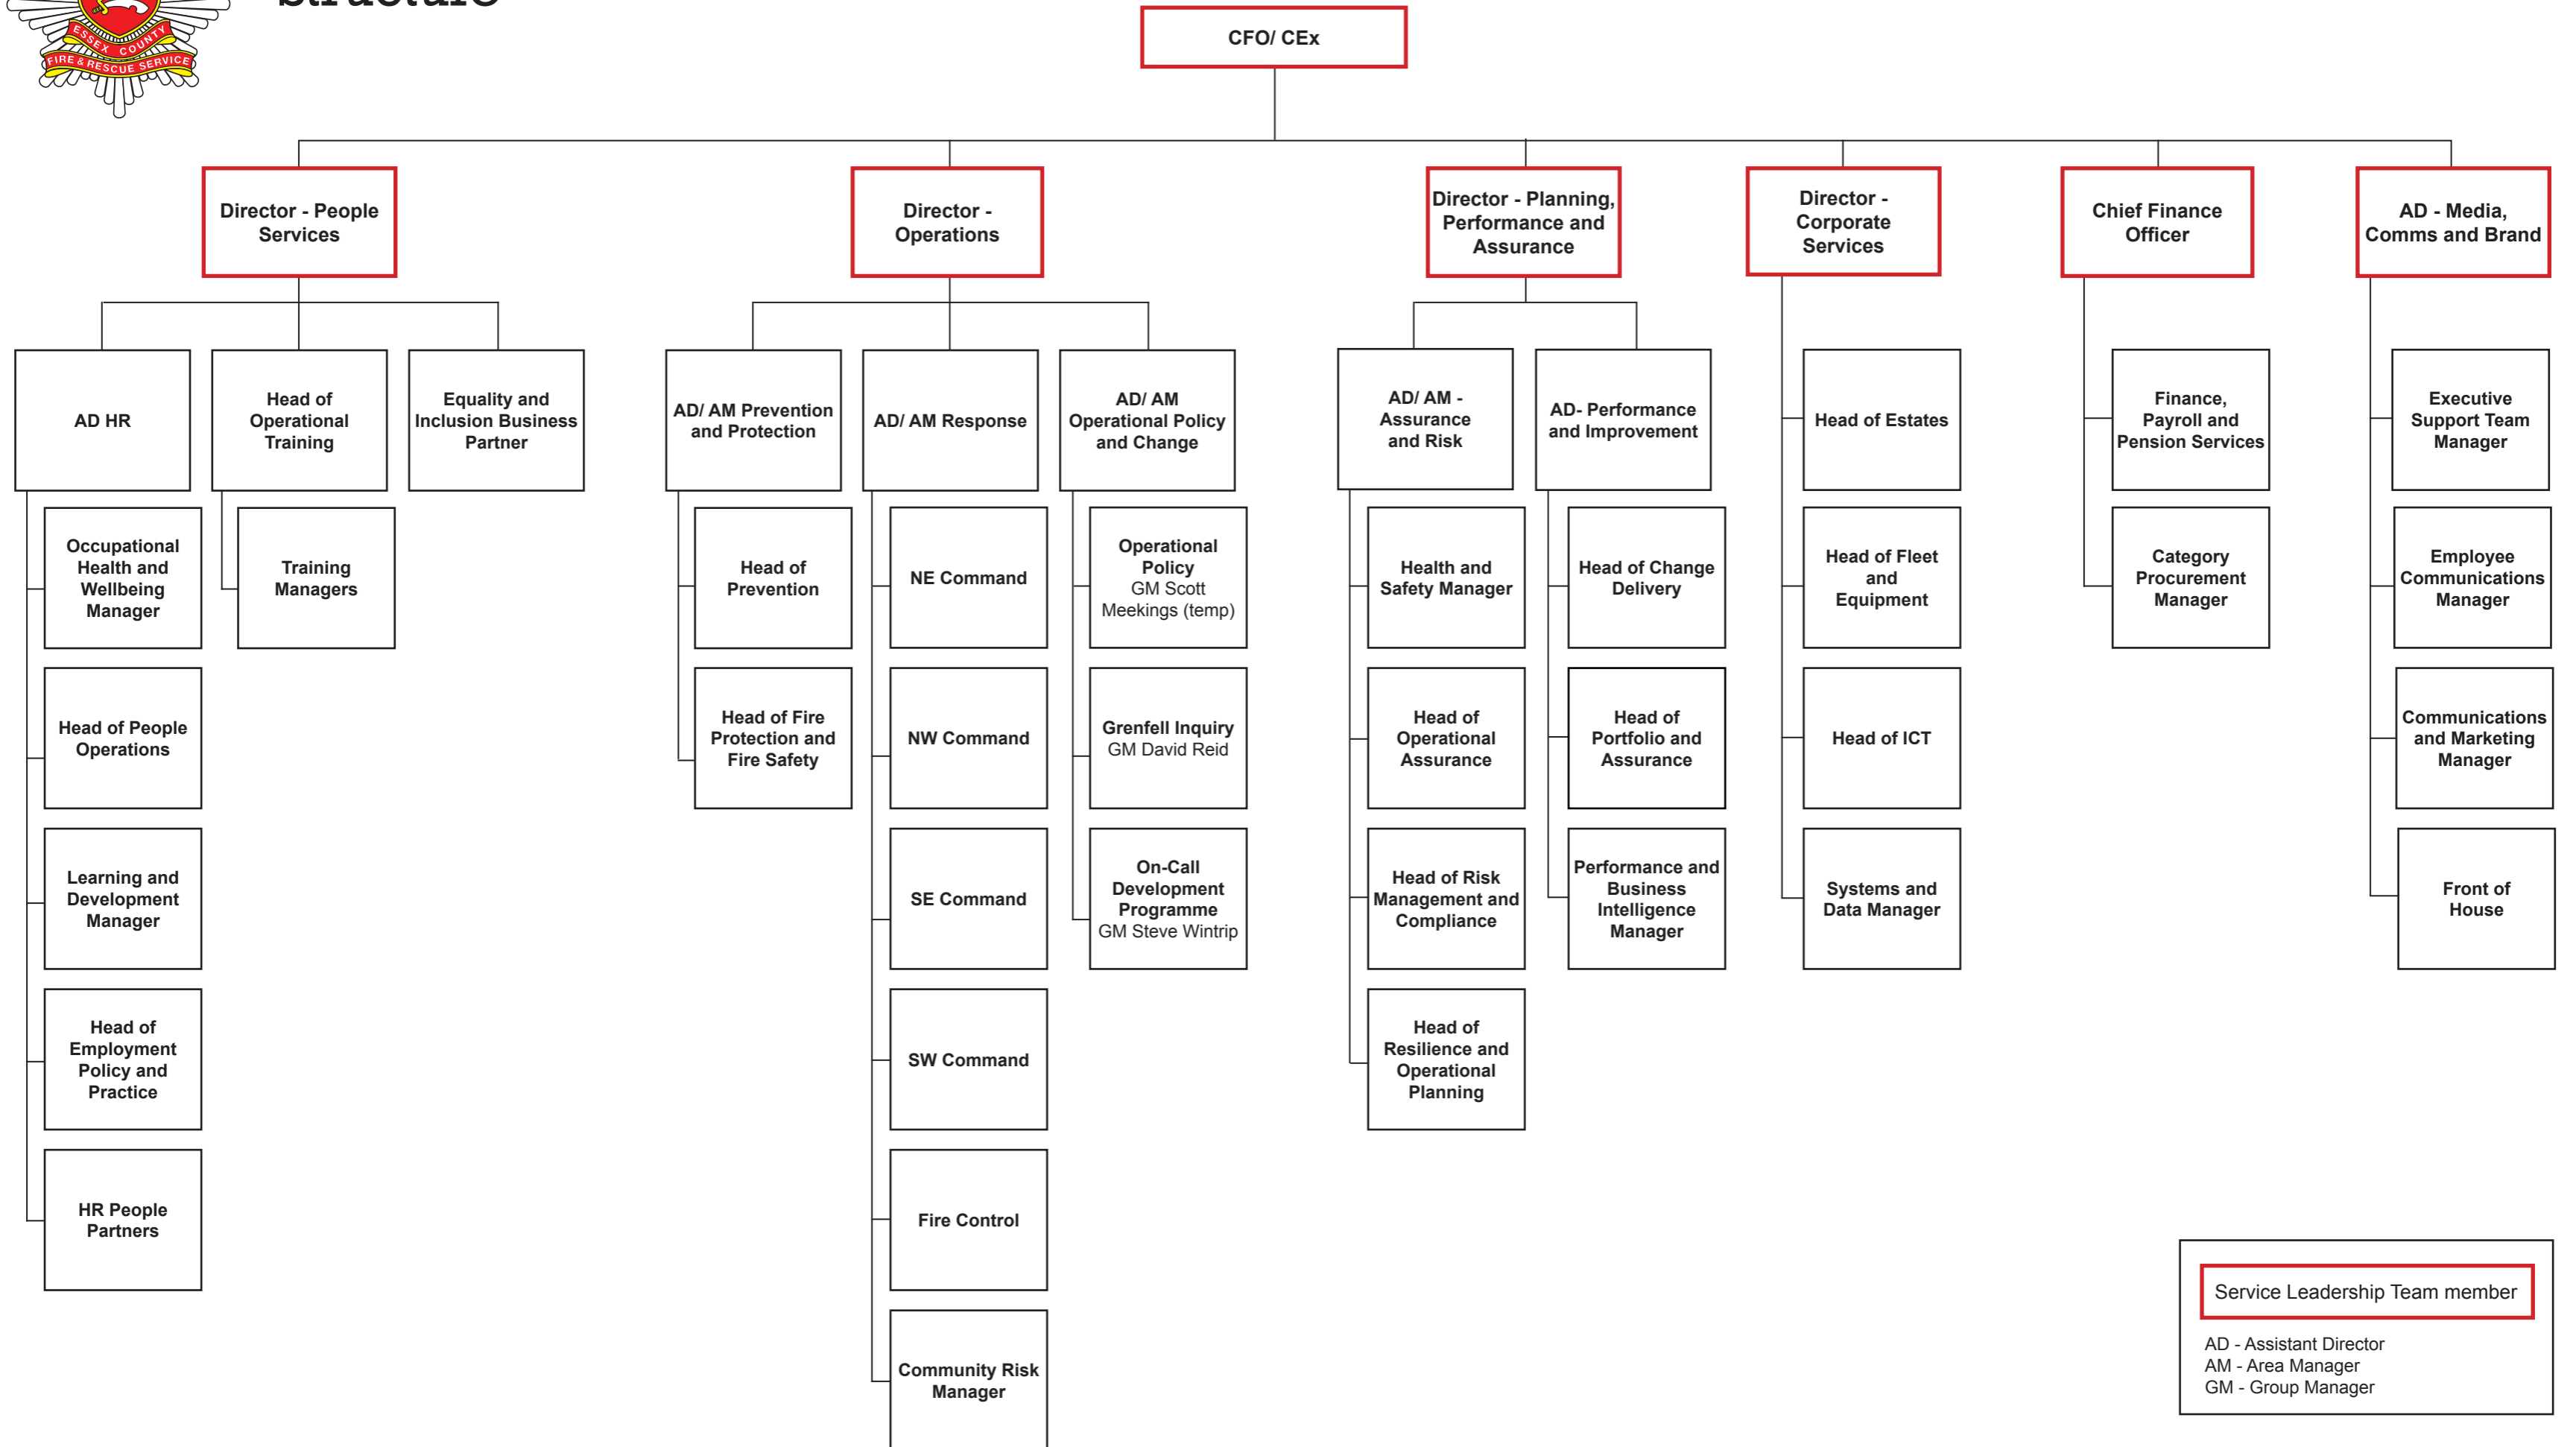

Service Leadership Team Structure

Service Leadership Team member

AD - Assistant Director
 AM - Area Manager
 GM - Group Manager