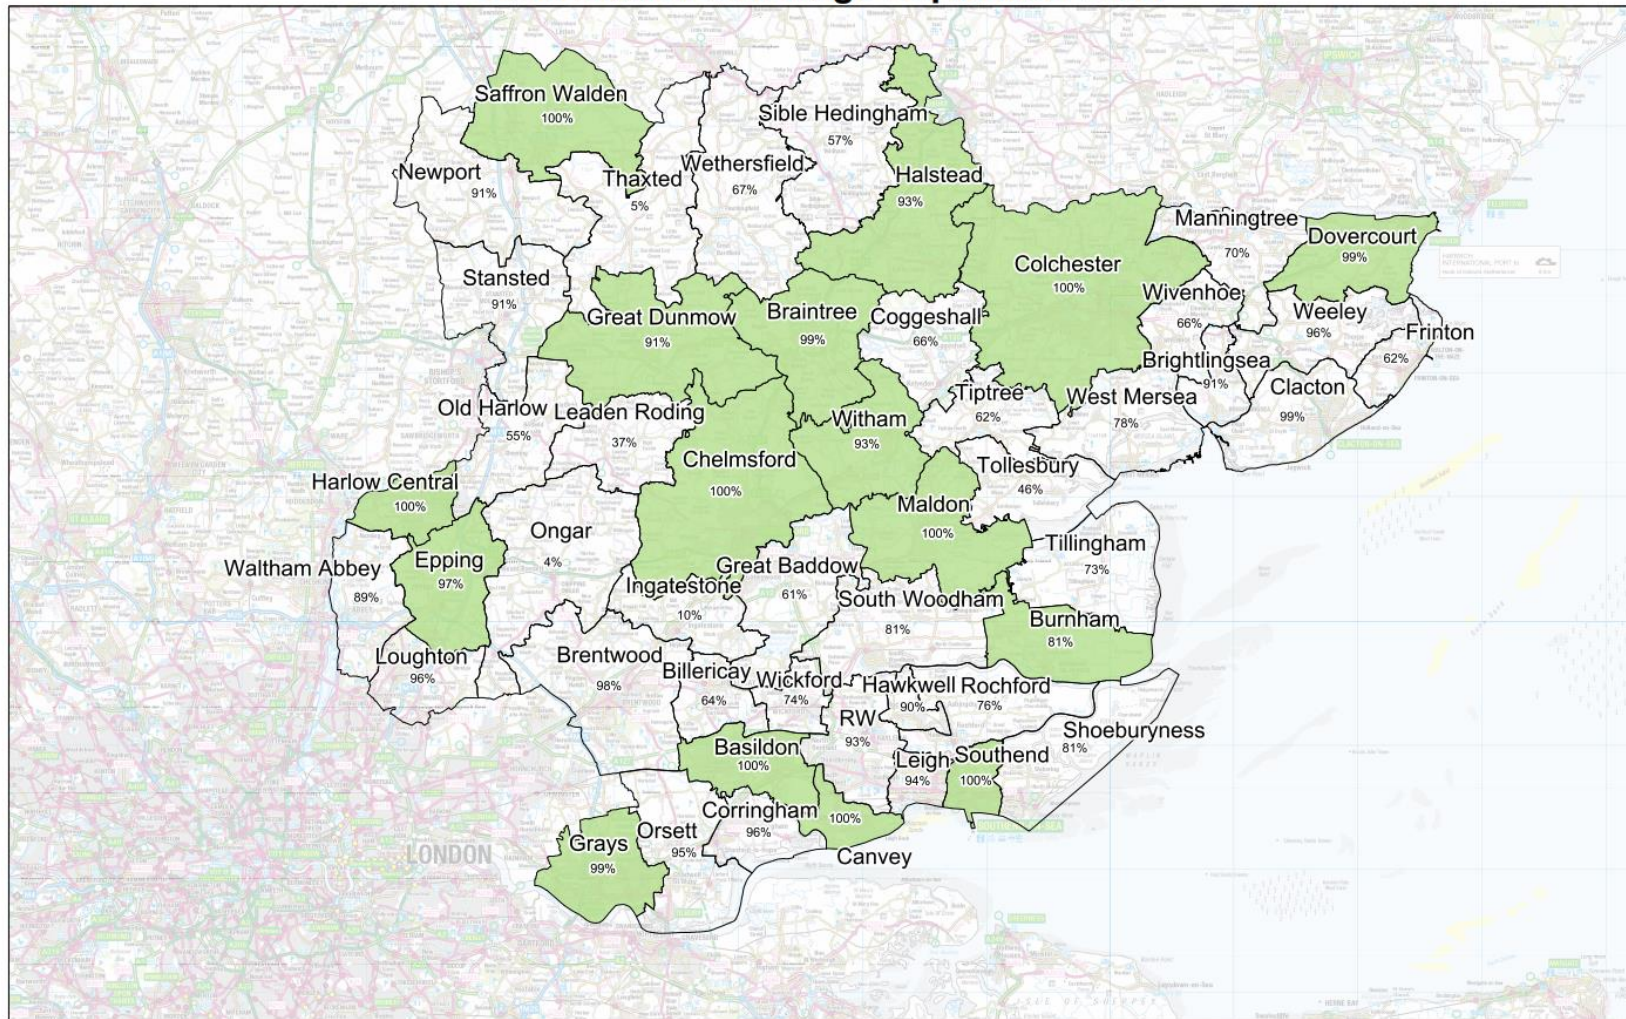

Essex County  
Fire & Rescue Service

Coverage focuses on **station ground level availability**, regardless of what pumping appliances are available within the ground. It takes into account standbys.

**Only one pump is needed to be available.**

Coverage is shown for all station grounds, but the focus for the key performance indicator is on availability at **core stations (highlighted in green)** that were previously referred to as key and strategic stations.

### Core Station Coverage September 2021

Essex County Fire and Rescue Service  
Kelvedon Park, Rivenhall  
Witham, Essex  
CM8 3HB  
Tel: 01376 576000  
www.essex-fire.gov.uk

Scale: 1:350000

© Crown copyright and database rights 2021  
Ordnance Survey Licence No. 0100033941