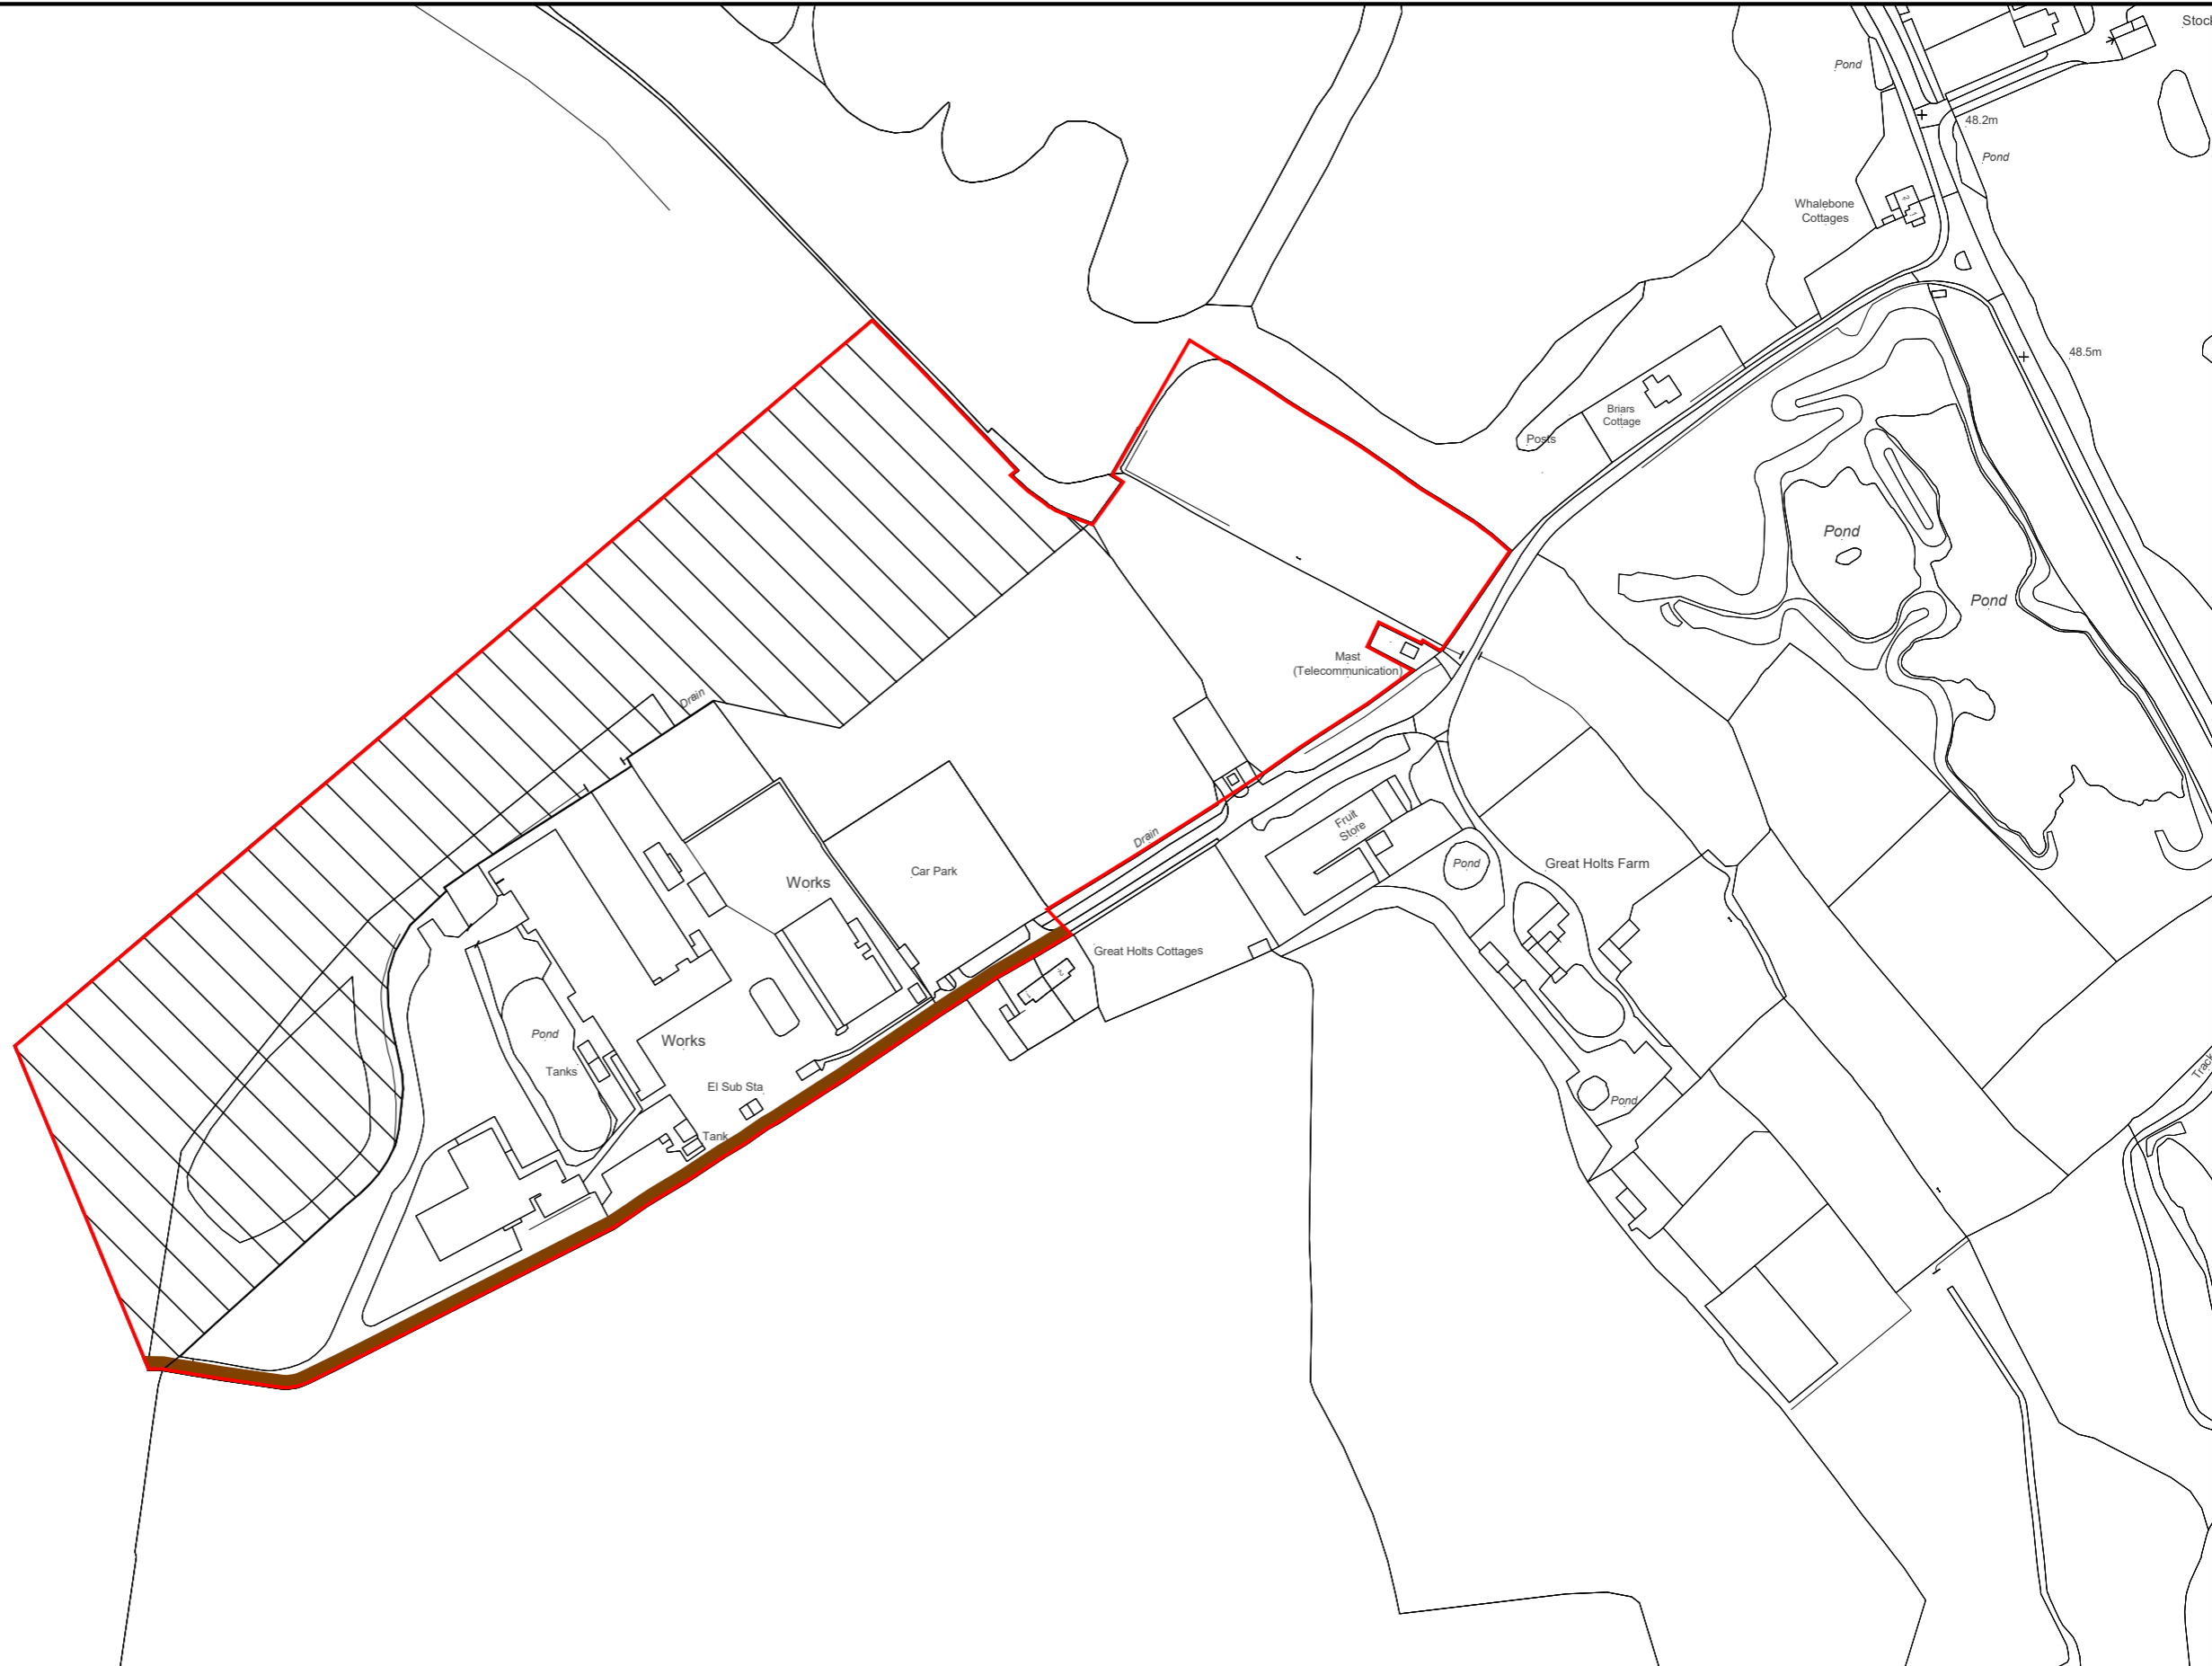

Boreham - Police motorsport complex and additional land

Mapping Department
Knight Frank LLP
Ramsbury House, 22 High Street
Hungerford, Berkshire, RG17 0NF
(t) 01488 688508
(e) mapping@knightfrank.com

Date: 26:01:21
Drawn By: MMcC
Scale: 1:2500 @ A3
Plan Ref:

Title **Boreham - Police motorsport complex and additional land**

©Crown copyright and database rights 2021. Licence No. 100021721