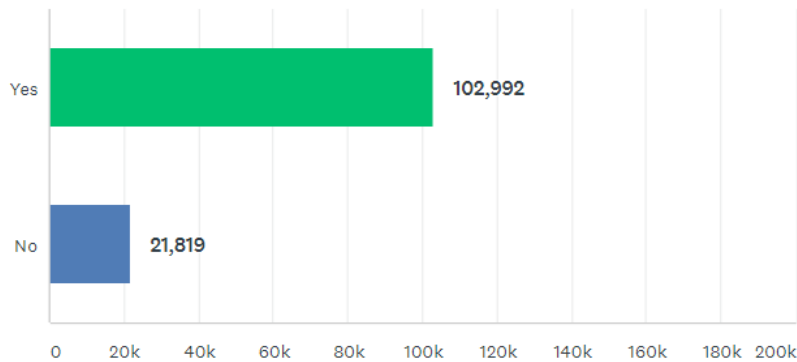

Results of the APCC Dog Theft Survey

The survey was live between 19th February - 12th March 2021. A total of 124,729 completed survey responses were received across England and Wales with responses from every police force area.

Question 1: Do you own a dog or dogs?

Answered: 124,729 Skipped: 0

Answer choices	Response Percentage (%)	Response numbers
Yes	82.57%	102,992
No	17.49%	21,819