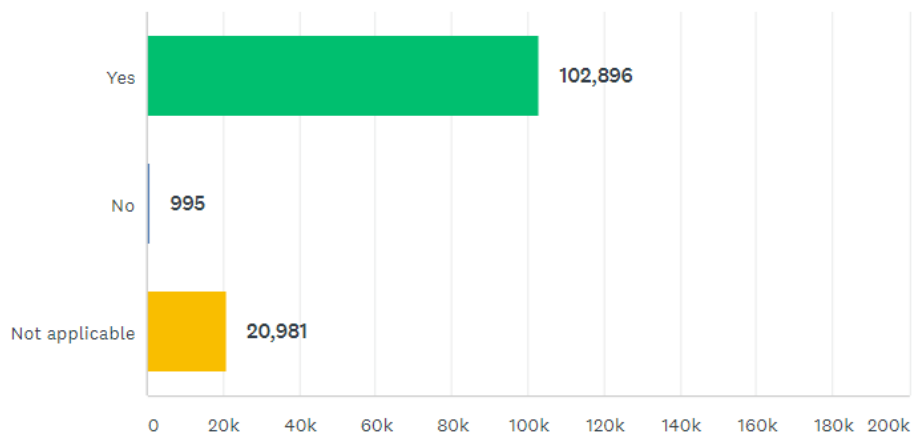

Results of the APCC Dog Theft Survey

The survey was live between 19th February - 12th March 2021. A total of 124,729 completed survey responses were received across England and Wales with responses from every police force area.

Question 1: Do you own a dog or dogs?

Answered: 124,729 Skipped: 0

Answer choices	Response Percentage (%)	Response numbers
Yes	82.57%	102,992
No	17.49%	21,819

Question 2: Have you had the dog microchipped?

Answered: 124,729 Skipped: 0

Answer choices	Response Percentage (%)	Response numbers
Yes	82.50%	102,896
No	0.80%	995
Not applicable	16.82%	20,981

Question 3: Do you think dog theft is a serious problem?