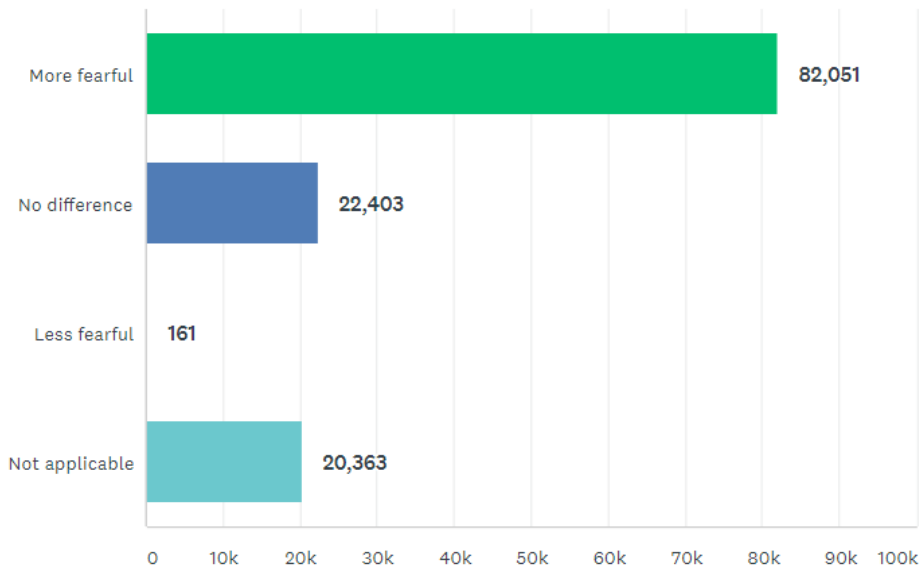

Answer choices	Response Percentage (%)	Response numbers
Public or community Facebook group	86.24%	102,430
Facebook post(s) to you from a friend	56.81%	67,478
Instagram	12.20%	14,491
Twitter	11.43%	13,571
WhatsApp	11.83%	14,048
Other (please state)	12.51%	14,860

Question 12: Over the past year, have you become more fearful of taking your dog out for a walk in the daytime?

Answered: 124,729 Skipped: 0

Answer choices	Response Percentage (%)	Response numbers
More fearful	65.78%	82,051
No difference	17.96%	22,403
Less fearful	0.13%	161
Not applicable	16.33%	20,363