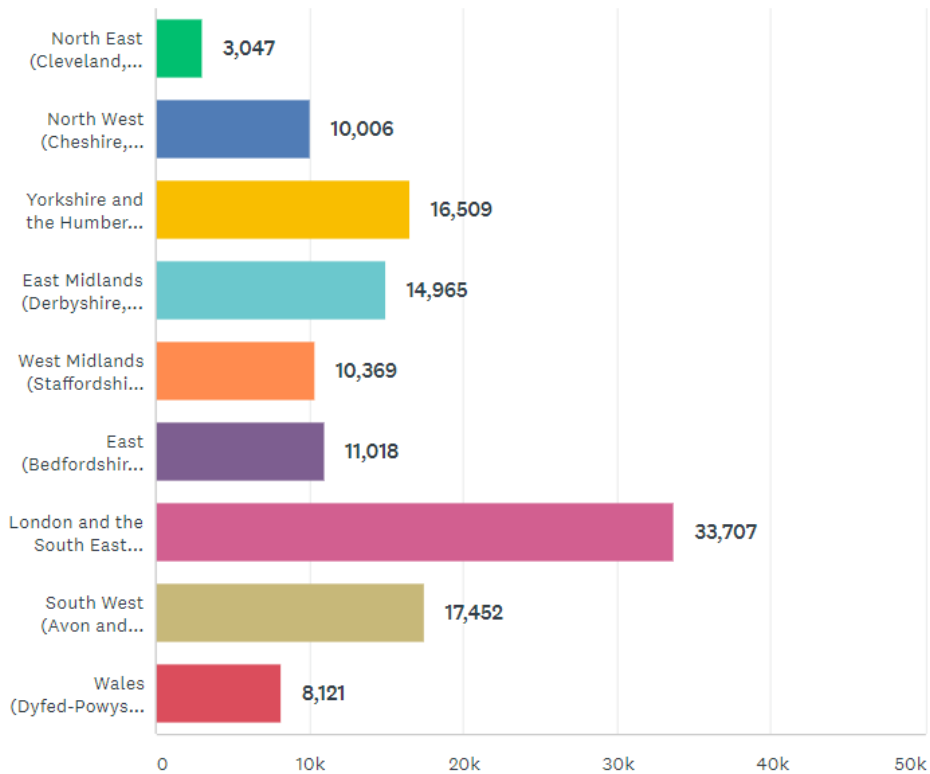

Answered: 124,729 Skipped: 0

Answer choices	Response Percentage (%)	Response numbers
Yes	82.50%	102,896
No	0.80%	995
Not applicable	16.82%	20,981

Question 3: Do you think dog theft is a serious problem?

Answered: 124,729 Skipped: 0

Answer choices	Response Percentage (%)	Response numbers
Yes	96.97%	120,951
No	3.03%	3,778

Question 4: Where do you live in England and Wales?

Answered: 124,729 Skipped: 0

Answer choices	Response Percentage (%)	Response numbers
North East (Cleveland, Durham, Northumbria)	2.44%	3,047
North West (Cheshire, Cumbria, Greater Manchester, Lancashire, Merseyside)	8.02%	10,006
Yorkshire and the Humber (Humberside, North Yorks, South Yorks, West Yorks)	13.24%	16,509
East Midlands (Derbyshire, Leicestershire, Lincolnshire, Northamptonshire, Nottinghamshire)	12.00%	14,965
West Midlands (Staffordshire, Warwickshire, West Mercia, West Midlands)	8.31%	10,369
East (Bedfordshire, Cambridgeshire, Essex, Hertfordshire, Norfolk, Suffolk)	8.83%	11,018
London and the South East (City of London, Hampshire, Kent, Metropolitan Police, Surrey, Sussex, Thames Valley)	27.02%	33,707
South West (Avon and Somerset, Devon and Cornwall, Dorset, Gloucestershire, Wiltshire)	13.99%	17,452
Wales (Dyfed-Powys, Gwent, North Wales, South Wales)	6.51%	8,121