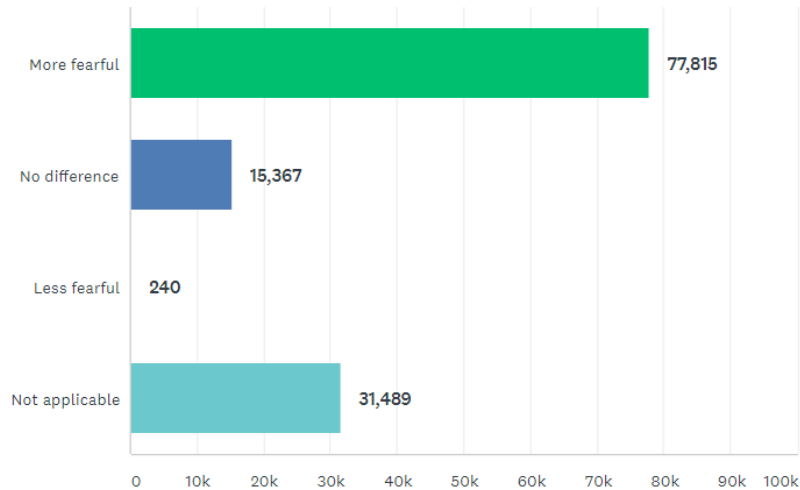

Question 12: Over the past year, have you become more fearful of taking your dog out for a walk in the daytime?

Answered: 124,729 Skipped: 0

Answer choices	Response Percentage (%)	Response numbers
More fearful	65.78%	82,051
No difference	17.96%	22,403
Less fearful	0.13%	161
Not applicable	16.33%	20,363

Question 13: Over the past year, have you become more fearful of taking your dog out for a walk at night?

Answered: 124,729 Skipped: 0

Answer choices	Response Percentage (%)	Response numbers
More fearful	62.39%	77,815
No difference	12.32%	15,367
Less fearful	0.19%	240
Not applicable	25.25%	31,489