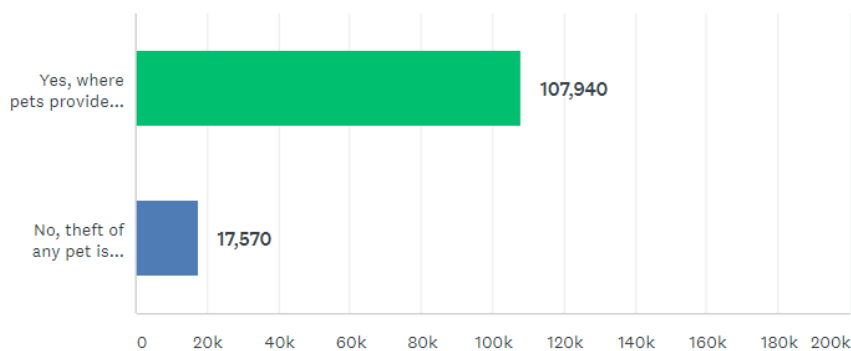

Question 14: The maximum sentence for theft is currently seven years in prison, but two years if the goods are valued at less than £500. Do you feel theft of a companion animal should be treated differently to other cases of theft?

Answered: 124,729 Skipped: 0

Answer choices	Response Percentage (%)	Response numbers
Yes, where pets provide their owners with companionship sentencing guidelines should reflect this	86.54%	107,940
No, theft of any pet is still theft and should be treated the same as other cases of property theft	14.09%	17,570