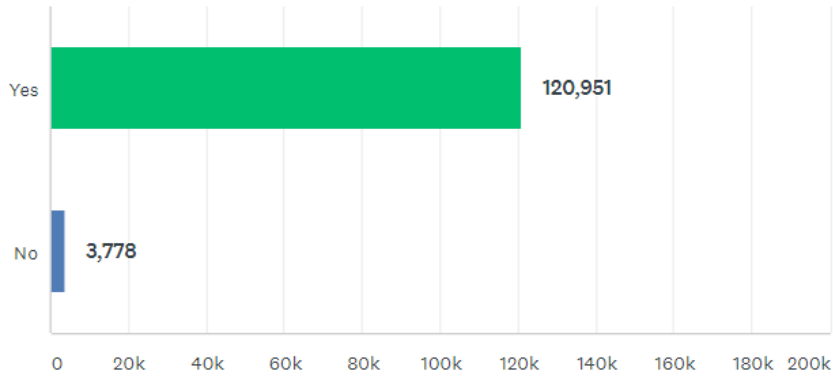

Question 3: Do you think dog theft is a serious problem?

Answered: 124,729 Skipped: 0